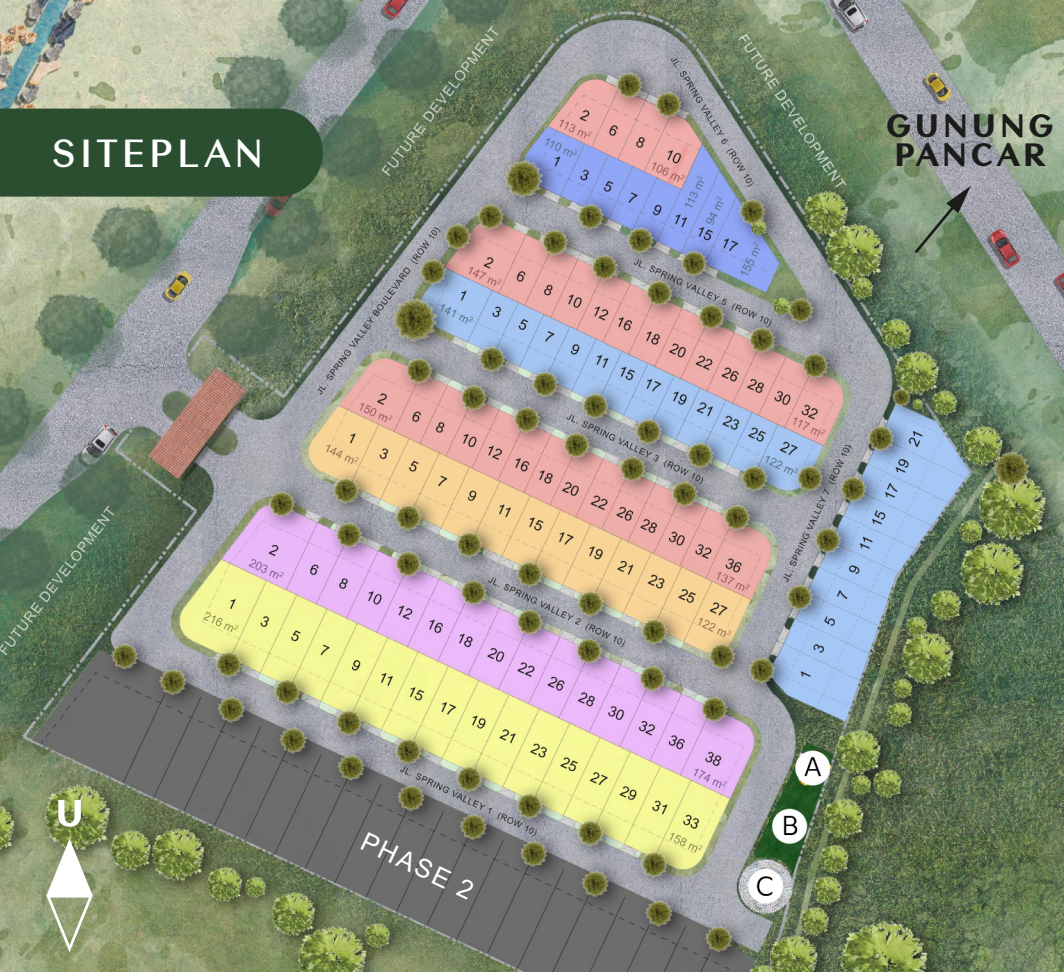

SITEPLAN

- **TIPE A (FLAT)**
  LT 66 m² / LB 34 m²
- **TIPE B (FLAT)**
  LT 72 m² / LB 37 m²
- **TIPE C (UPSLOPE)**
  LT 81 m² / LB 50 m²
- **TIPE D (FLAT)**
  LT 98 m² / LB 56 m²
- **TIPE E (UPSLOPE)**
  LT 108,5 m² / LB 65 m²
- **TIPE F (FLAT)**
  LT 126 m² / LB 75 m²

FACILITIES

- **A** CHILDREN PLAYGROUND
- **B** YOGA AREA
- **C** REFLEXOLOGY PARK